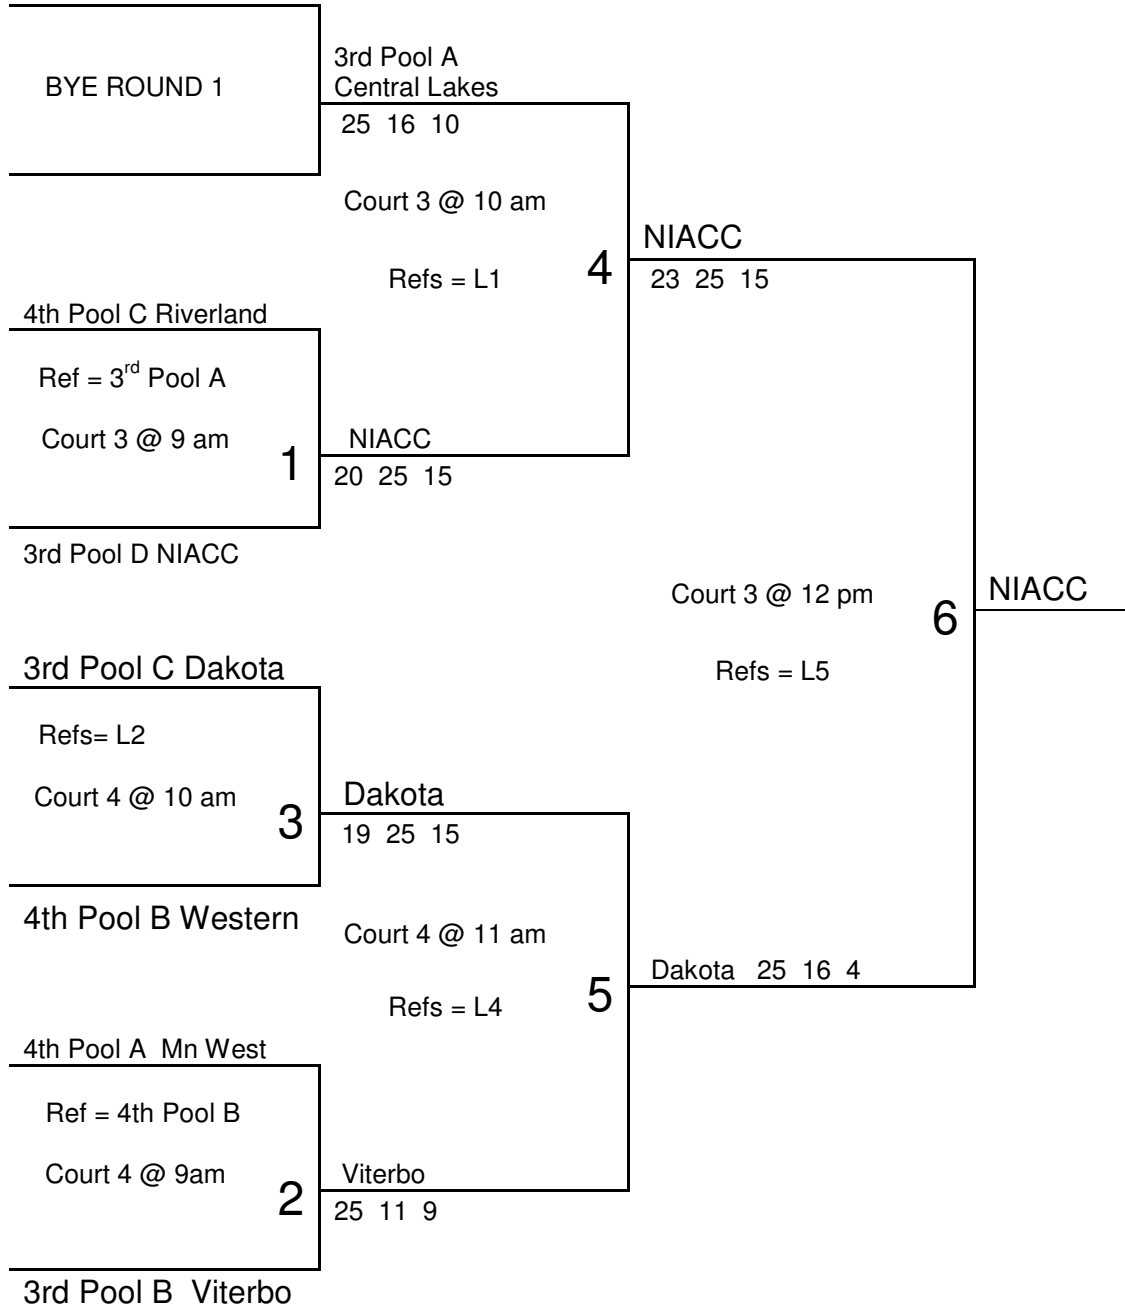

Madison

25 25
Court 1 @ 11 am

2nd Pool Bismarck

2nd Pool C Hibbing
21 15
Ref = L1
Court 1 @ 10am
3
25 25

Madison
20 25 16

Refs = L3
5

1st Pool D Rock Valley

1st Pool C Ellsworth
25 18 15
Refs= L2
Court 2 @ 10am
4
23 25 4

Rock Valley
18 21

Court 1 @ 12 pm

Madison

7

Refs = L5

2nd Pool D Fergus

2nd Pool A Indian Hills
25 25
Refs = 2nd Pool D
Court 2 @ 9am
2
20 19

Ellsworth

22 21
Court 2 @ 11 am

Indian Hills

6

Refs = L4

25 23 14

1st Pool B RCTC

Blue Bracket (Field House)

Pool A	Best 2 of 3	Pool B	Best 2 of 3
Madison	25 25 W	RCTC	25 25 W
Mn West	14 13	Western Tech	12 18
CLC	13 11	Viterbo	15 20
Indian Hills	25 25 W	Bismarck	25 25 W
Madison	25 24 15 W	RCTC	25 25 W
Indian Hills	21 26 13	Bismarck	17 11
Central Lakes	25 12 15 W	Viterbo	25 26 W
Mn West	23 25 13	Western Tech	12 18
Mn West	21 9	Western Tech	16 18
Indian Hills	25 25 W	Bismarck	25 25 W
Madison	25 25 16 W	RCTC	25 25 W
Central Lakes	27 23 14	Viterbo	12 18

Pool C	Best 2 of 3	Pool D	Best 3 of 5
Dakota	16 20	North Iowa	18 29 25 24
Ellsworth	25 25 W	MSCTC – Fergus	25 31 22 26 W
Ellsworth	25 25 W	MSCTC – Fergus	22 20 23
Hibbing	19 11	Rock Valley	25 25 25 W
Dakota	23 25 15	North Iowa	23 21 25 20
Hibbing	25 13 17 W	Rock Valley	25 25 16 25 W
Ellsworth	25 25 W		
Riverland	7 5		
Riverland	11 16		
Hibbing	25 25 W		
Dakota	16 20		
Ellsworth	25 25 W		