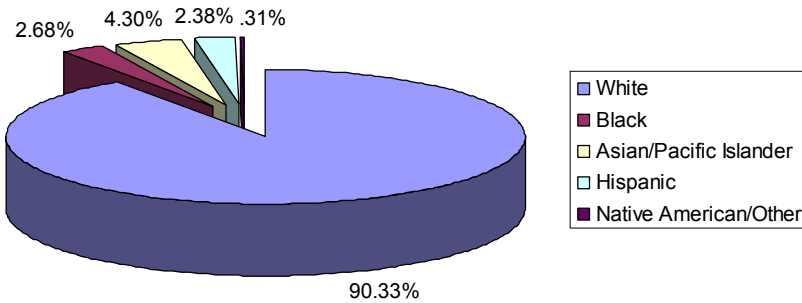

# ROCHESTER/OLMSTED COUNTY DEMOGRAPHICS

## Population of Rochester and Olmsted County

YEAR	ROCHESTER	OLMSTED COUNTY
1960	40,633	65,532
1970	53,766	84,104
1980	57,906	92,006
1990	70,745	106,470
2000	85,806	124,277

## Population of Olmsted County's Cultural Diversity (2000 Census)

White	112,255	(90.33%)
Black	3,330	(2.68%)
Asian/Pacific Islander	5,346	(4.30%)
Hispanic	2,959	(2.38%)
Native American/Other	387	(.31%)
<b>Total County</b>	<b>124,277</b>	