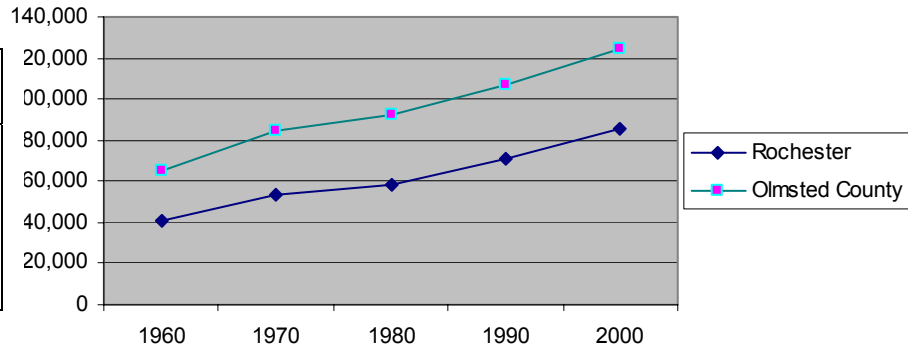

# ROCHESTER/OLMSTED COUNTY DEMOGRAPHICS

## Population of Rochester and Olmsted County

YEAR	ROCHESTER	OLMSTED COUNTY
1960	40,633	65,532
1970	53,766	84,104
1980	57,906	92,006
1990	70,745	106,470
2000	85,806	124,277

## Population of Olmsted County's Cultural Diversity (2000 Census)

White	112,255	(90.33%)
Black	3,330	(2.68%)
Asian/Pacific Islander	5,346	(4.30%)
Hispanic	2,959	(2.38%)
Native American/Other	387	(.31%)
<b>Total County</b>	<b>124,277</b>	

## Age Distribution (2000 Census)

Under 21 Years	30.6%
21 to 24 years	4.9%
25 to 34 years	14.5%
35 to 44 years	17.7%
45 to 54 years	13.3%
55 to 59 years	8.4%
60 years or over	10.7%