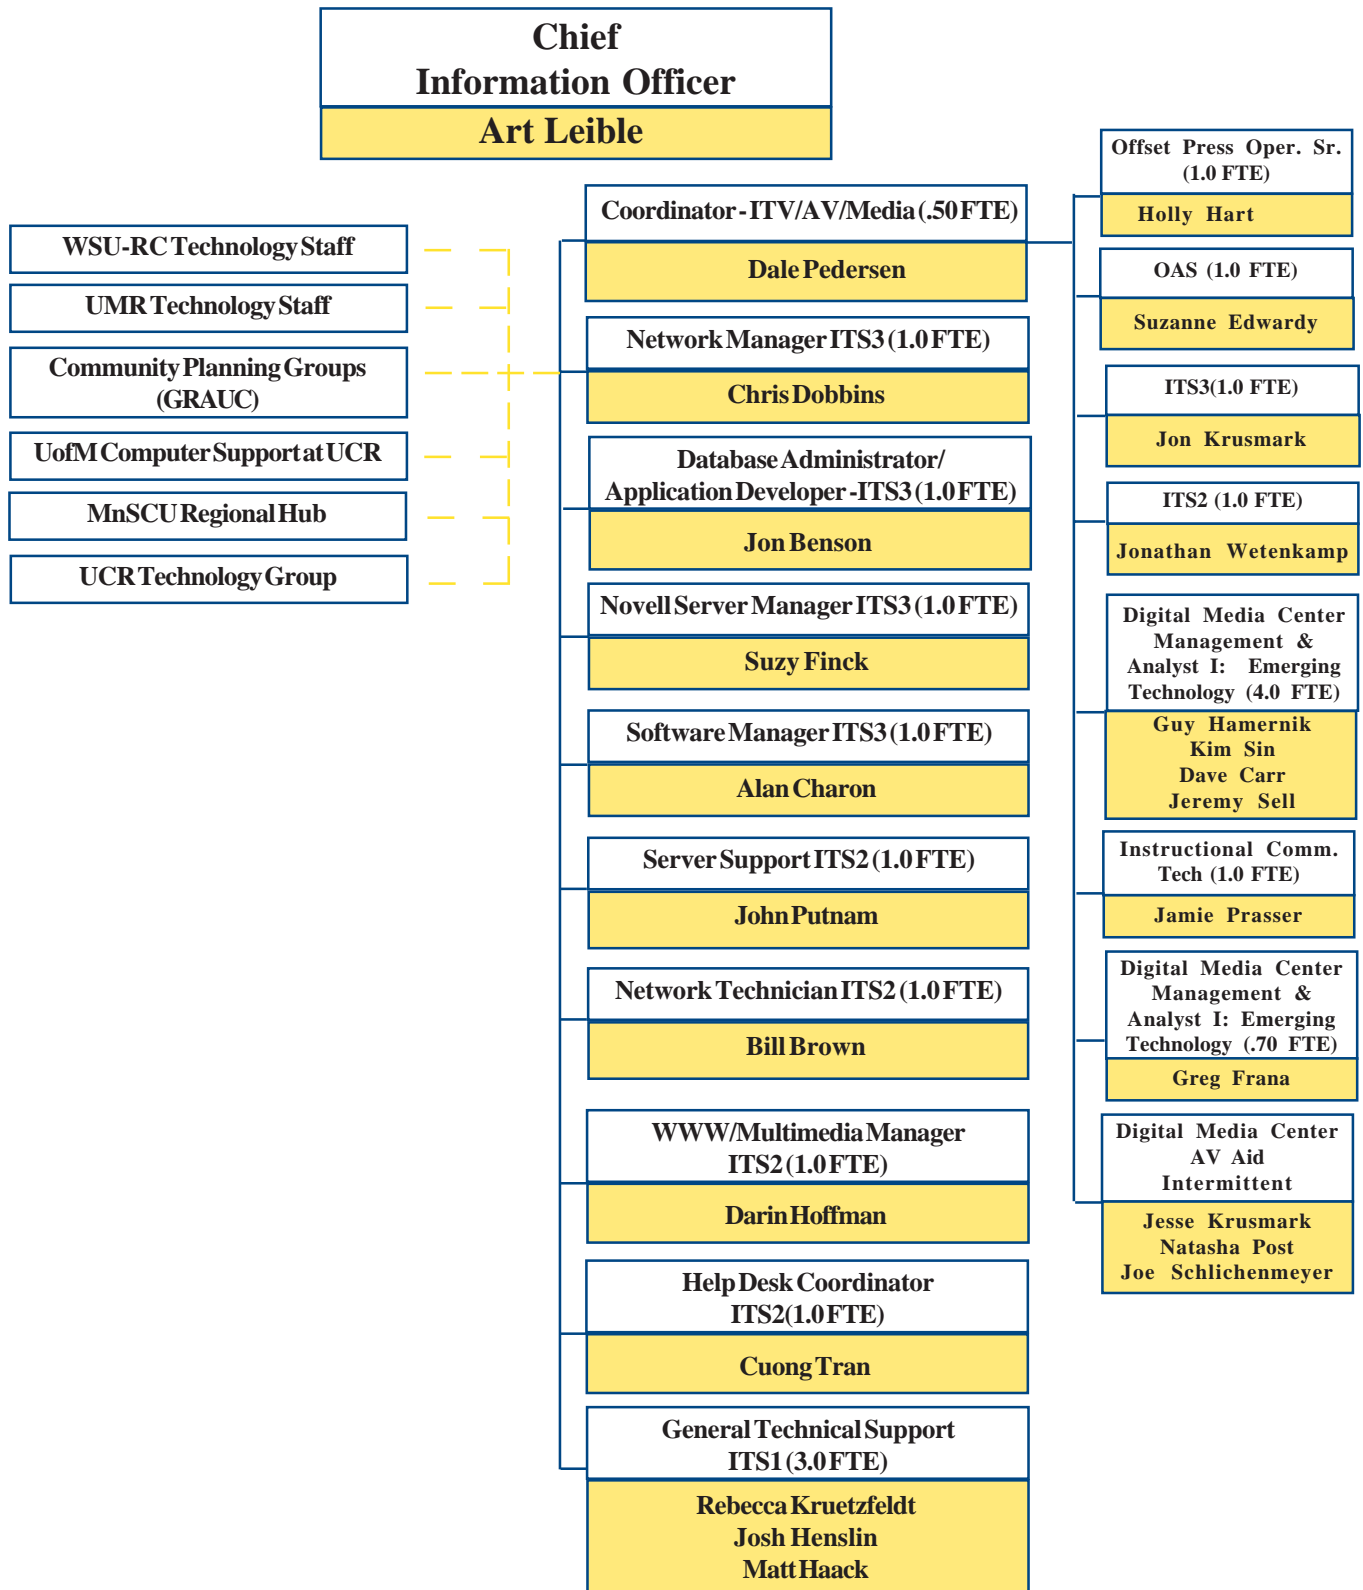

Information Technology Organizational Structure

LEGEND

— Solid Line = direct reporting relationship

- - - Dotted Line = information/communication link