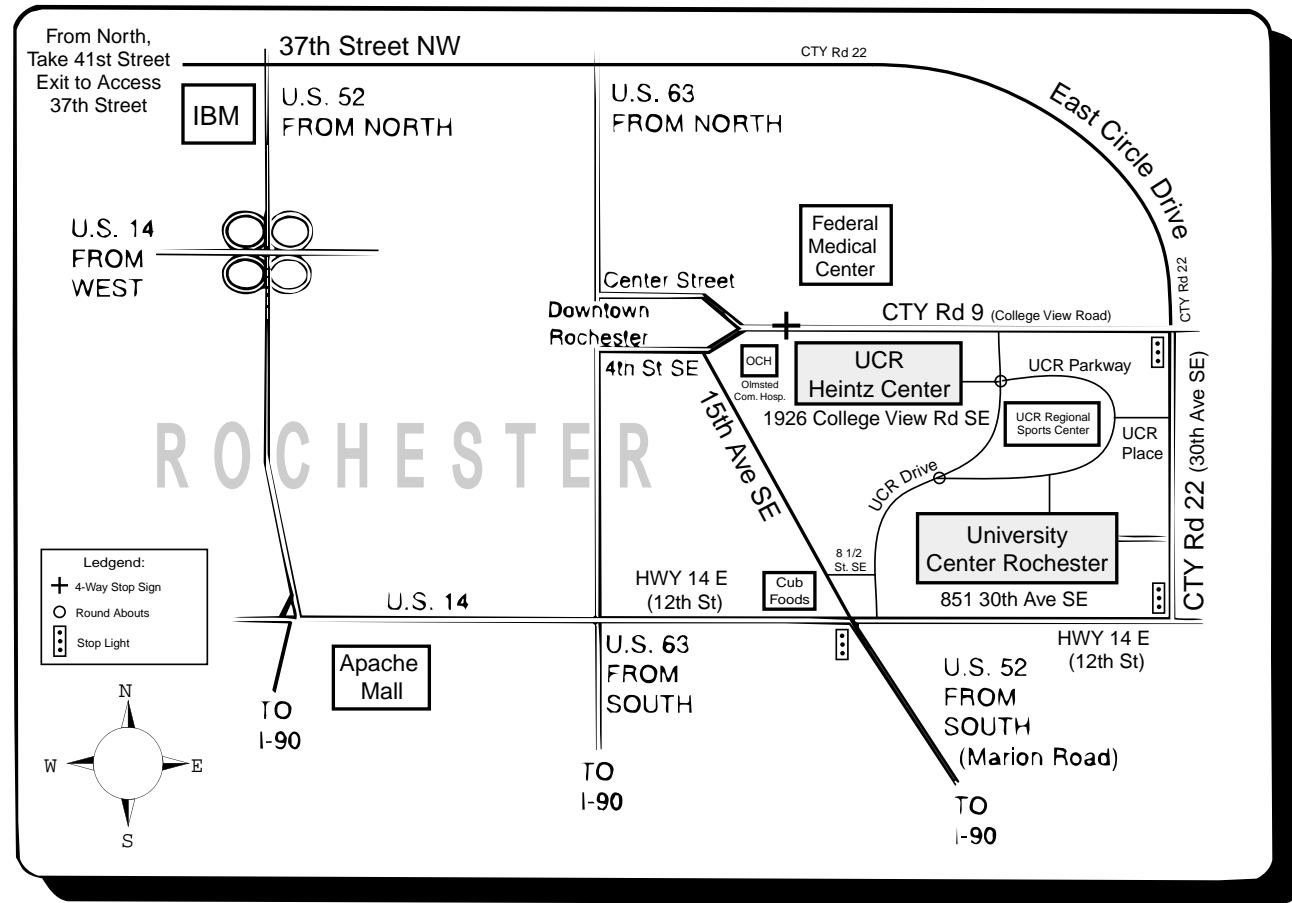

UNIVERSITY CENTER ROCHESTER

The University Center Rochester houses

Rochester Community and Technical College

University of Minnesota Rochester

and Winona State University-Rochester Center

For more detailed maps, see website at:
<http://www.rctc.edu/campustour/>

ROCHESTER

FINDING HEINTZ CENTER

1926 College View Road SE, Rochester, MN 55904

HWY 52 Southbound: Exit at 41st STREET exit to access 37th STREET NW (turns into East Circle Drive and County Road 22) and travel east through the intersection of US 63. *Before the County Road 9 intersection (stop light), merge right onto Country Road 9 (College View Road). Take a left at the 4-way stop sign and another left into the parking lot of Heintz Center.*

HWY 63 Southbound: Exit (left) at 37th STREET NW (turns into East Circle Drive and County Road 22). Follow directions in italics above.

HWY 63 Northbound: Exit at HWY 14 East (also known as 12th Street) and travel east. Turn left at 15th Avenue SE/Marion Road intersection. Follow 15th Avenue to 4th Street and turn right onto 4th street. At 4-way stop, turn right and then left into parking lot of Heintz Center.

I-90: Exit at HWY 63 North and follow instructions above.

HWY 14 Westbound or Eastbound: Exit at County Road 22 (30th Avenue) and follow to County Road 9 intersection. Turn left onto Country Road 9 (College View Road). Take a left at the 4-way stop sign and another left into the parking lot of Heintz Center.