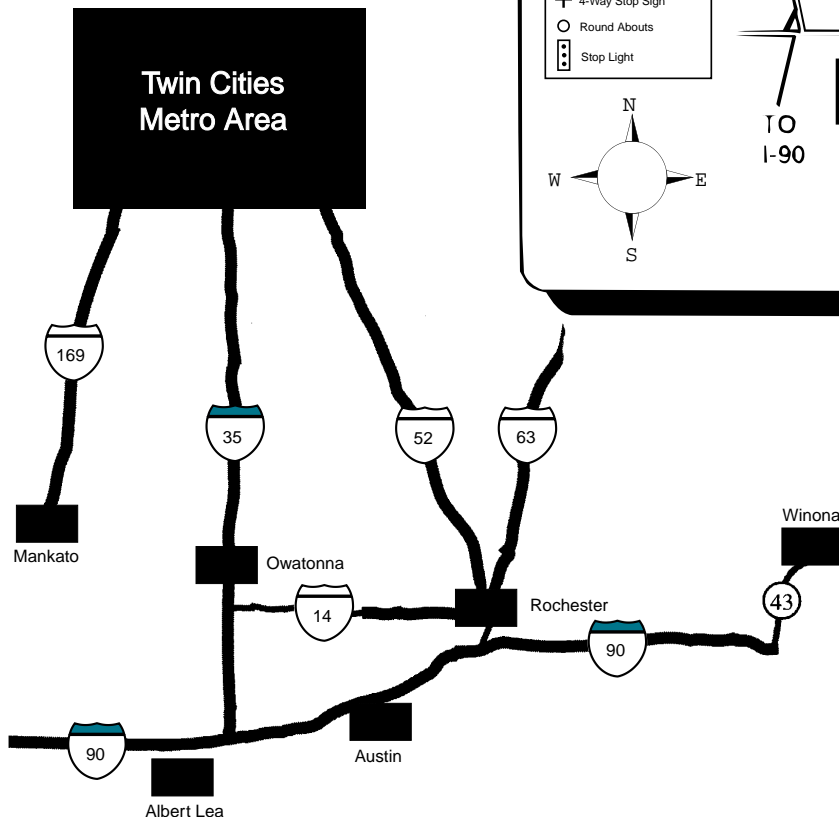

UNIVERSITY CENTER ROCHESTER

The University Center Rochester houses

Rochester Community and Technical College

University of Minnesota Rochester

and Winona State University-Rochester Center

For more detailed maps, see website at:
<http://www.rctc.edu/campustour/>

ROCHESTER

FINDING HEINTZ CENTER

1926 College View Road SE, Rochester, MN 55904

HWY 52 Southbound: Exit at 41st STREET exit to access 37th STREET NW (turns into East Circle Drive and County Road 22) and travel east through the intersection of US 63. *Before the County Road 9 intersection (stop light), merge right onto Country Road 9 (College View Road). Take a left at the 4-way stop sign and another left into the parking lot of Heintz Center.*

HWY 63 Southbound: Exit (left) at 37th STREET NW (turns into East Circle Drive and County Road 22). Follow directions in italics above.

HWY 63 Northbound: Exit at HWY 14 East (also known as 12th Street) and travel east. Turn left at 15th Avenue SE/Marion Road intersection. Follow 15th Avenue to 4th Street and turn right onto 4th street. At 4-way stop, turn right and then left into parking lot of Heintz Center.

I-90: Exit at HWY 63 North and follow instructions above.

HWY 14 Westbound or Eastbound: Exit at County Road 22 (30th Avenue) and follow to County Road 9 intersection. Turn left onto Country Road 9 (College View Road). Take a left at the 4-way stop sign and another left into the parking lot of Heintz Center.