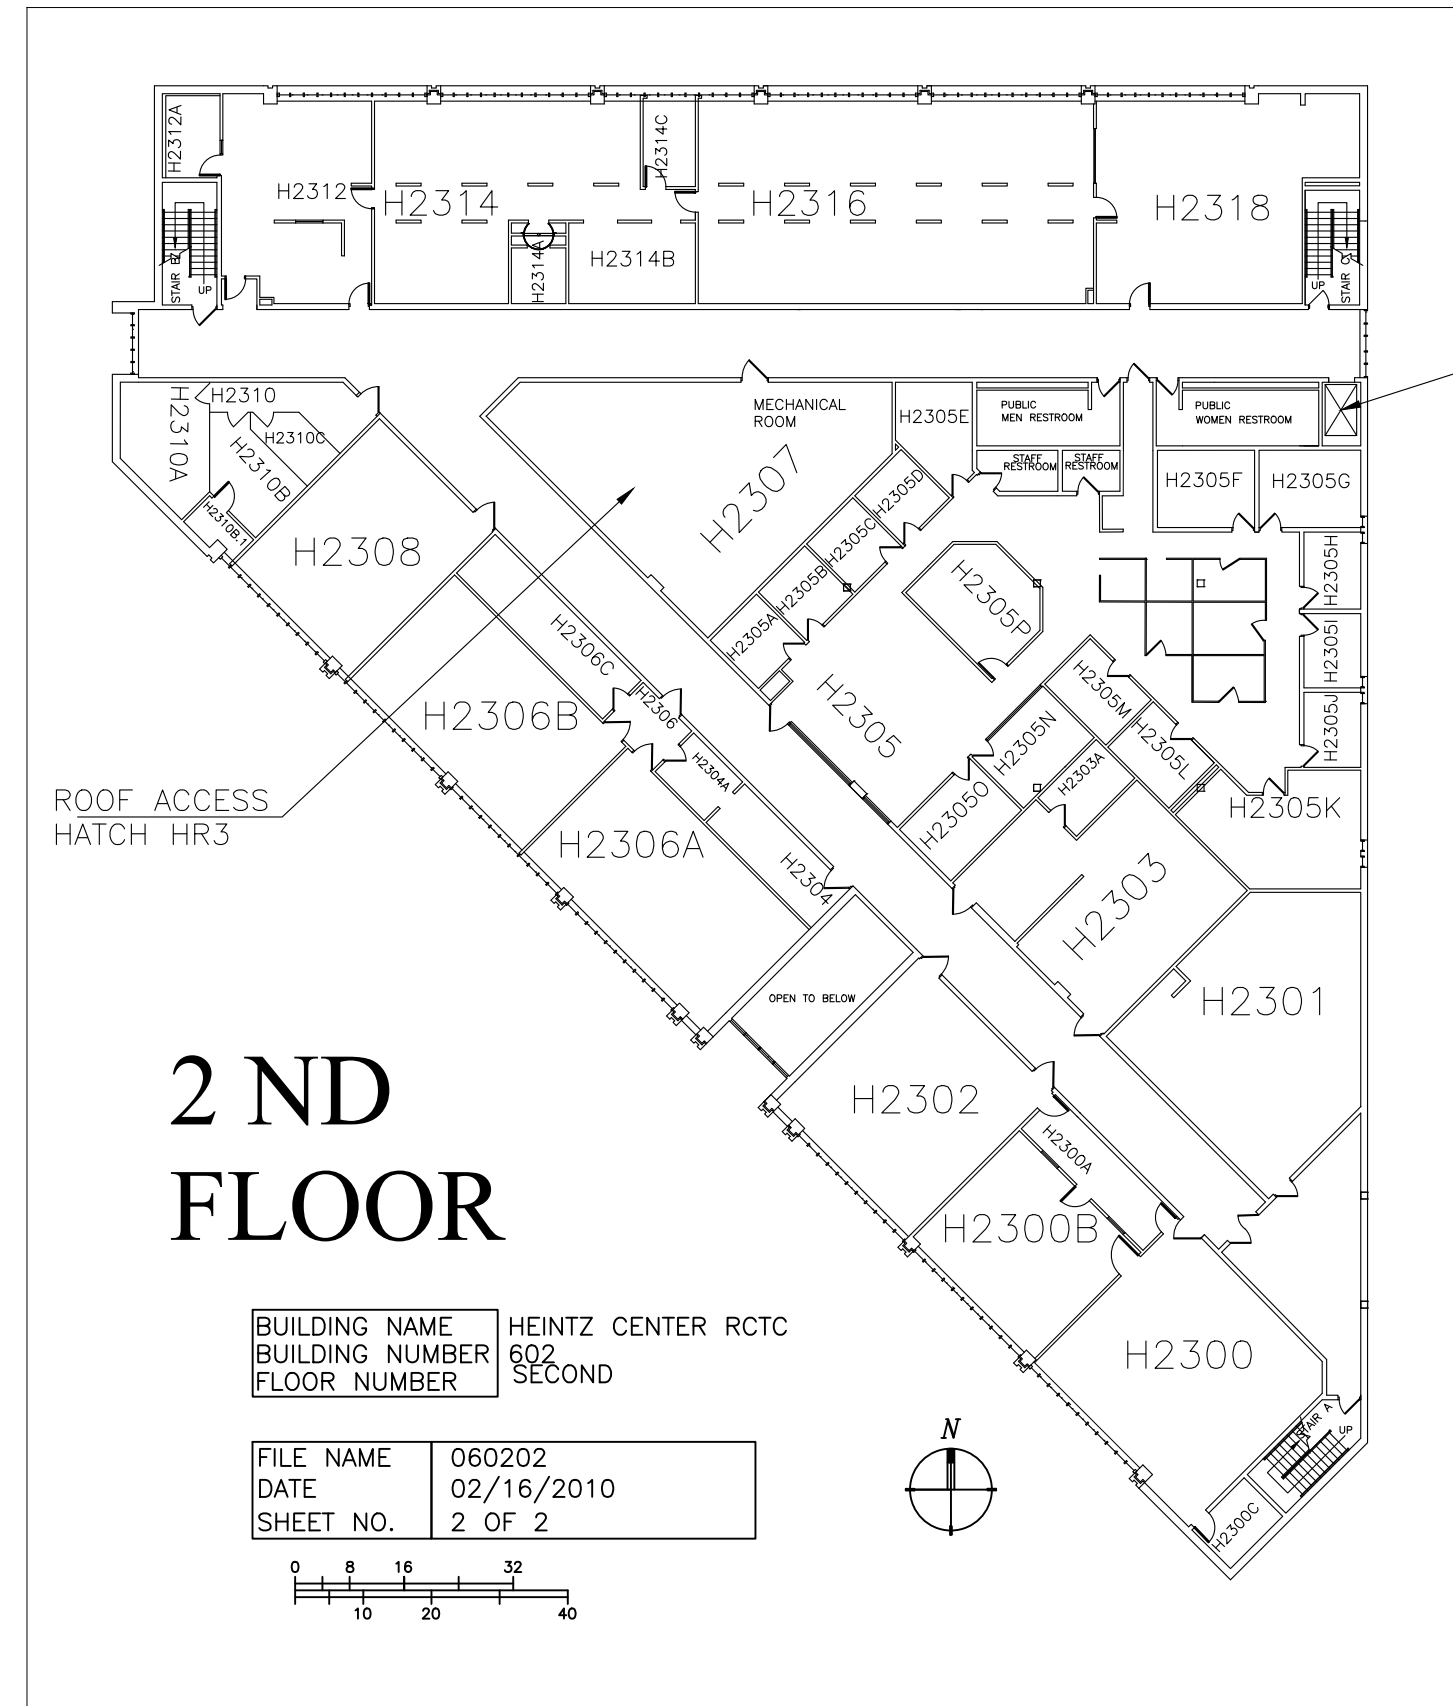

# ROCHESTER COMMUNITY AND TECHNICAL COLLEGE

HEINTZ CENTER - 1926 COLLEGE VIEW DRIVE SE

EAST PARKING LOT

WEST PARKING LOT

2 ND FLOOR

BUILDING NAME HEINTZ CENTER RCTC  
 BUILDING NUMBER 602  
 FLOOR NUMBER SECOND

FILE NAME 060202  
 DATE 02/16/2010  
 SHEET NO. 2 OF 2

ROCHESTER COMMUNITY AND TECHNICAL COLLEGE

EMERGENCY SHELTER

BUILDING NAME HEINTZ CENTER RCTC  
 BUILDING NUMBER 602  
 FLOOR NUMBER FIRST FLOOR

FILE NAME HEINTZ CENTER  
 DATE 02/17/2010  
 SHEET NO. 1 OF 2