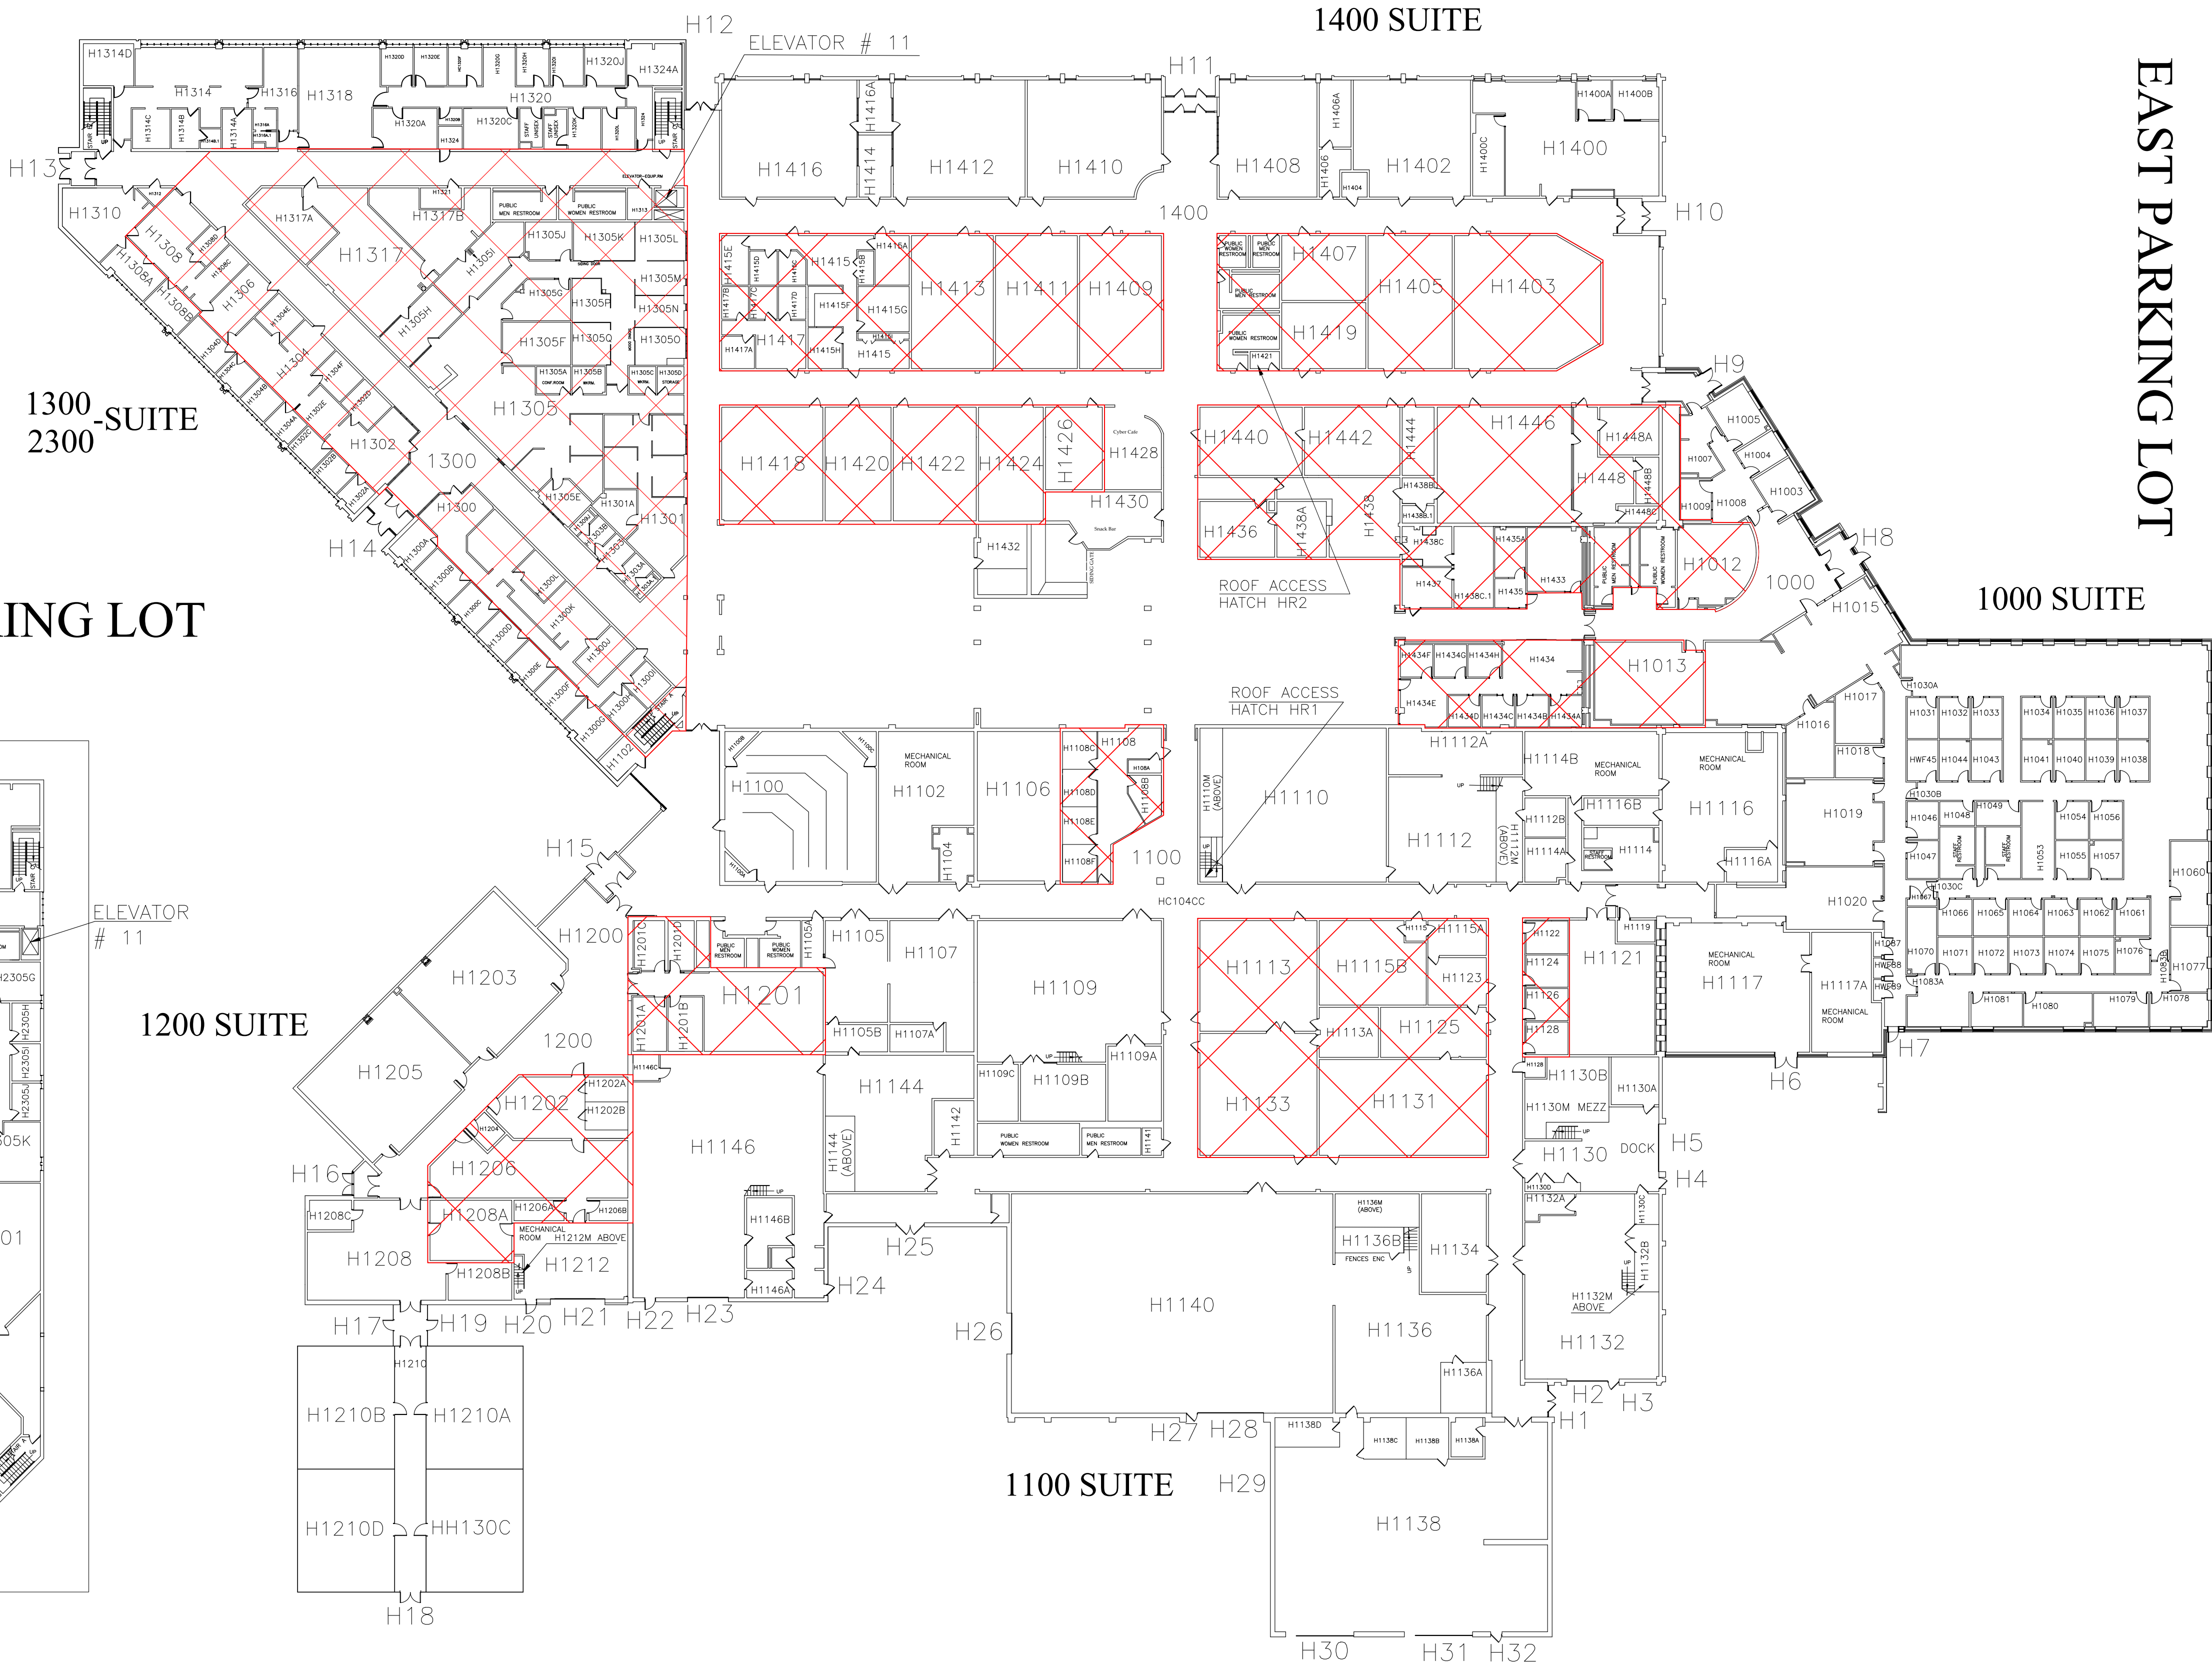

# ROCHESTER COMMUNITY AND TECHNICAL COLLEGE

HEINTZ CENTER - 1926 COLLEGE VIEW DRIVE SE

EAST PARKING LOT

WEST PARKING LOT

2 ND FLOOR

BUILDING NAME HEINTZ CENTER RCTC  
 BUILDING NUMBER 602  
 FLOOR NUMBER SECOND

FILE NAME 060202  
 DATE 02/16/2010  
 SHEET NO. 2 OF 2

ROCHESTER COMMUNITY AND TECHNICAL COLLEGE

EMERGENCY SHELTER

BUILDING NAME HEINTZ CENTER RCTC  
 BUILDING NUMBER 602  
 FLOOR NUMBER FIRST FLOOR

FILE NAME HEINTZ CENTER  
 DATE 02/17/2010  
 SHEET NO. 1 OF 2