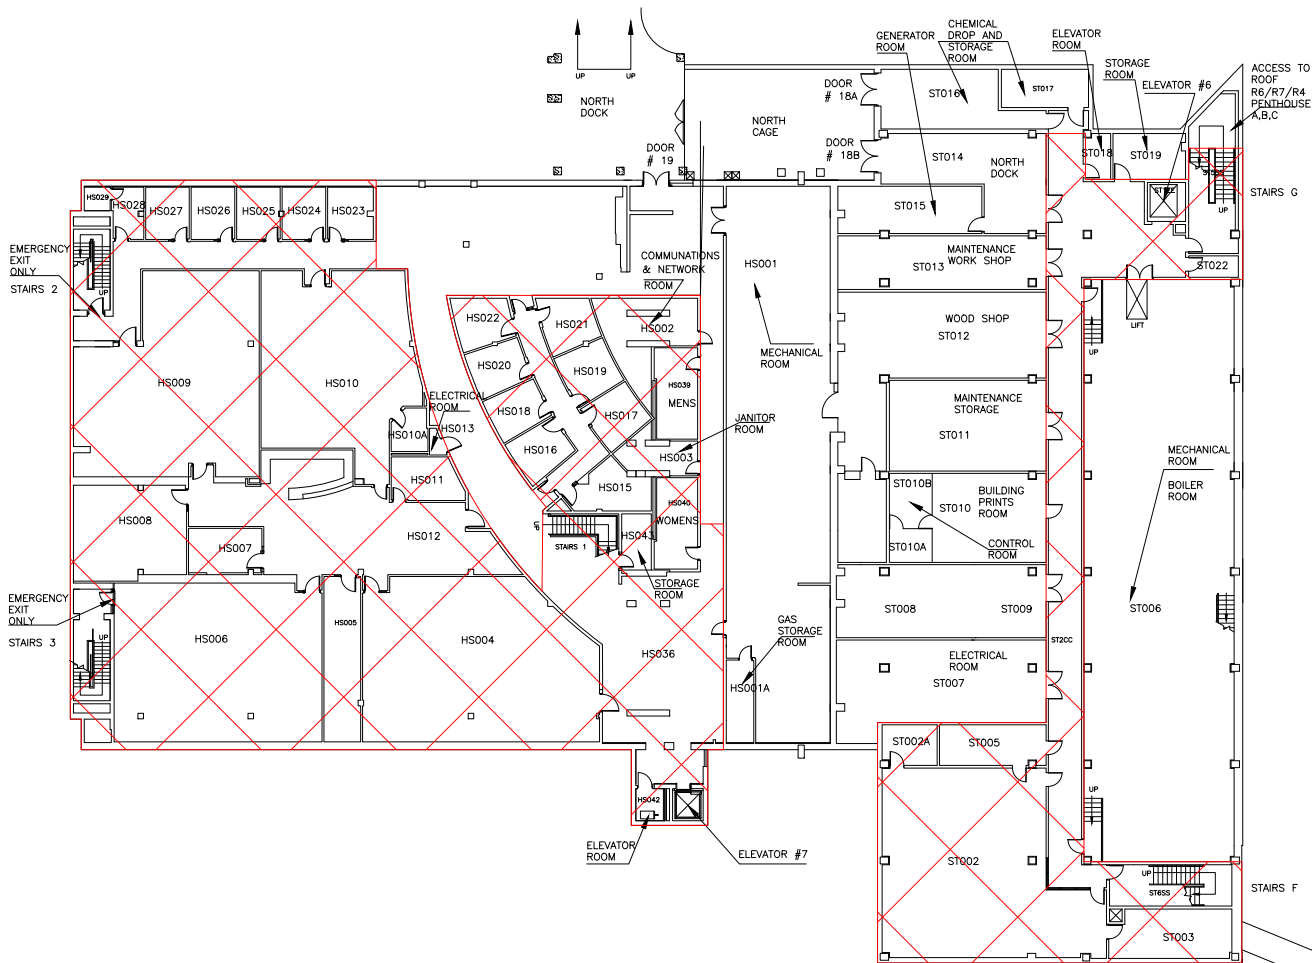

# RCTC MAIN CAMPUS BASEMENT

EMERGENCY SHELTER

ROCHESTER COMMUNITY AND TECHNICAL COLLEGE

EMERGENCY SHELTER