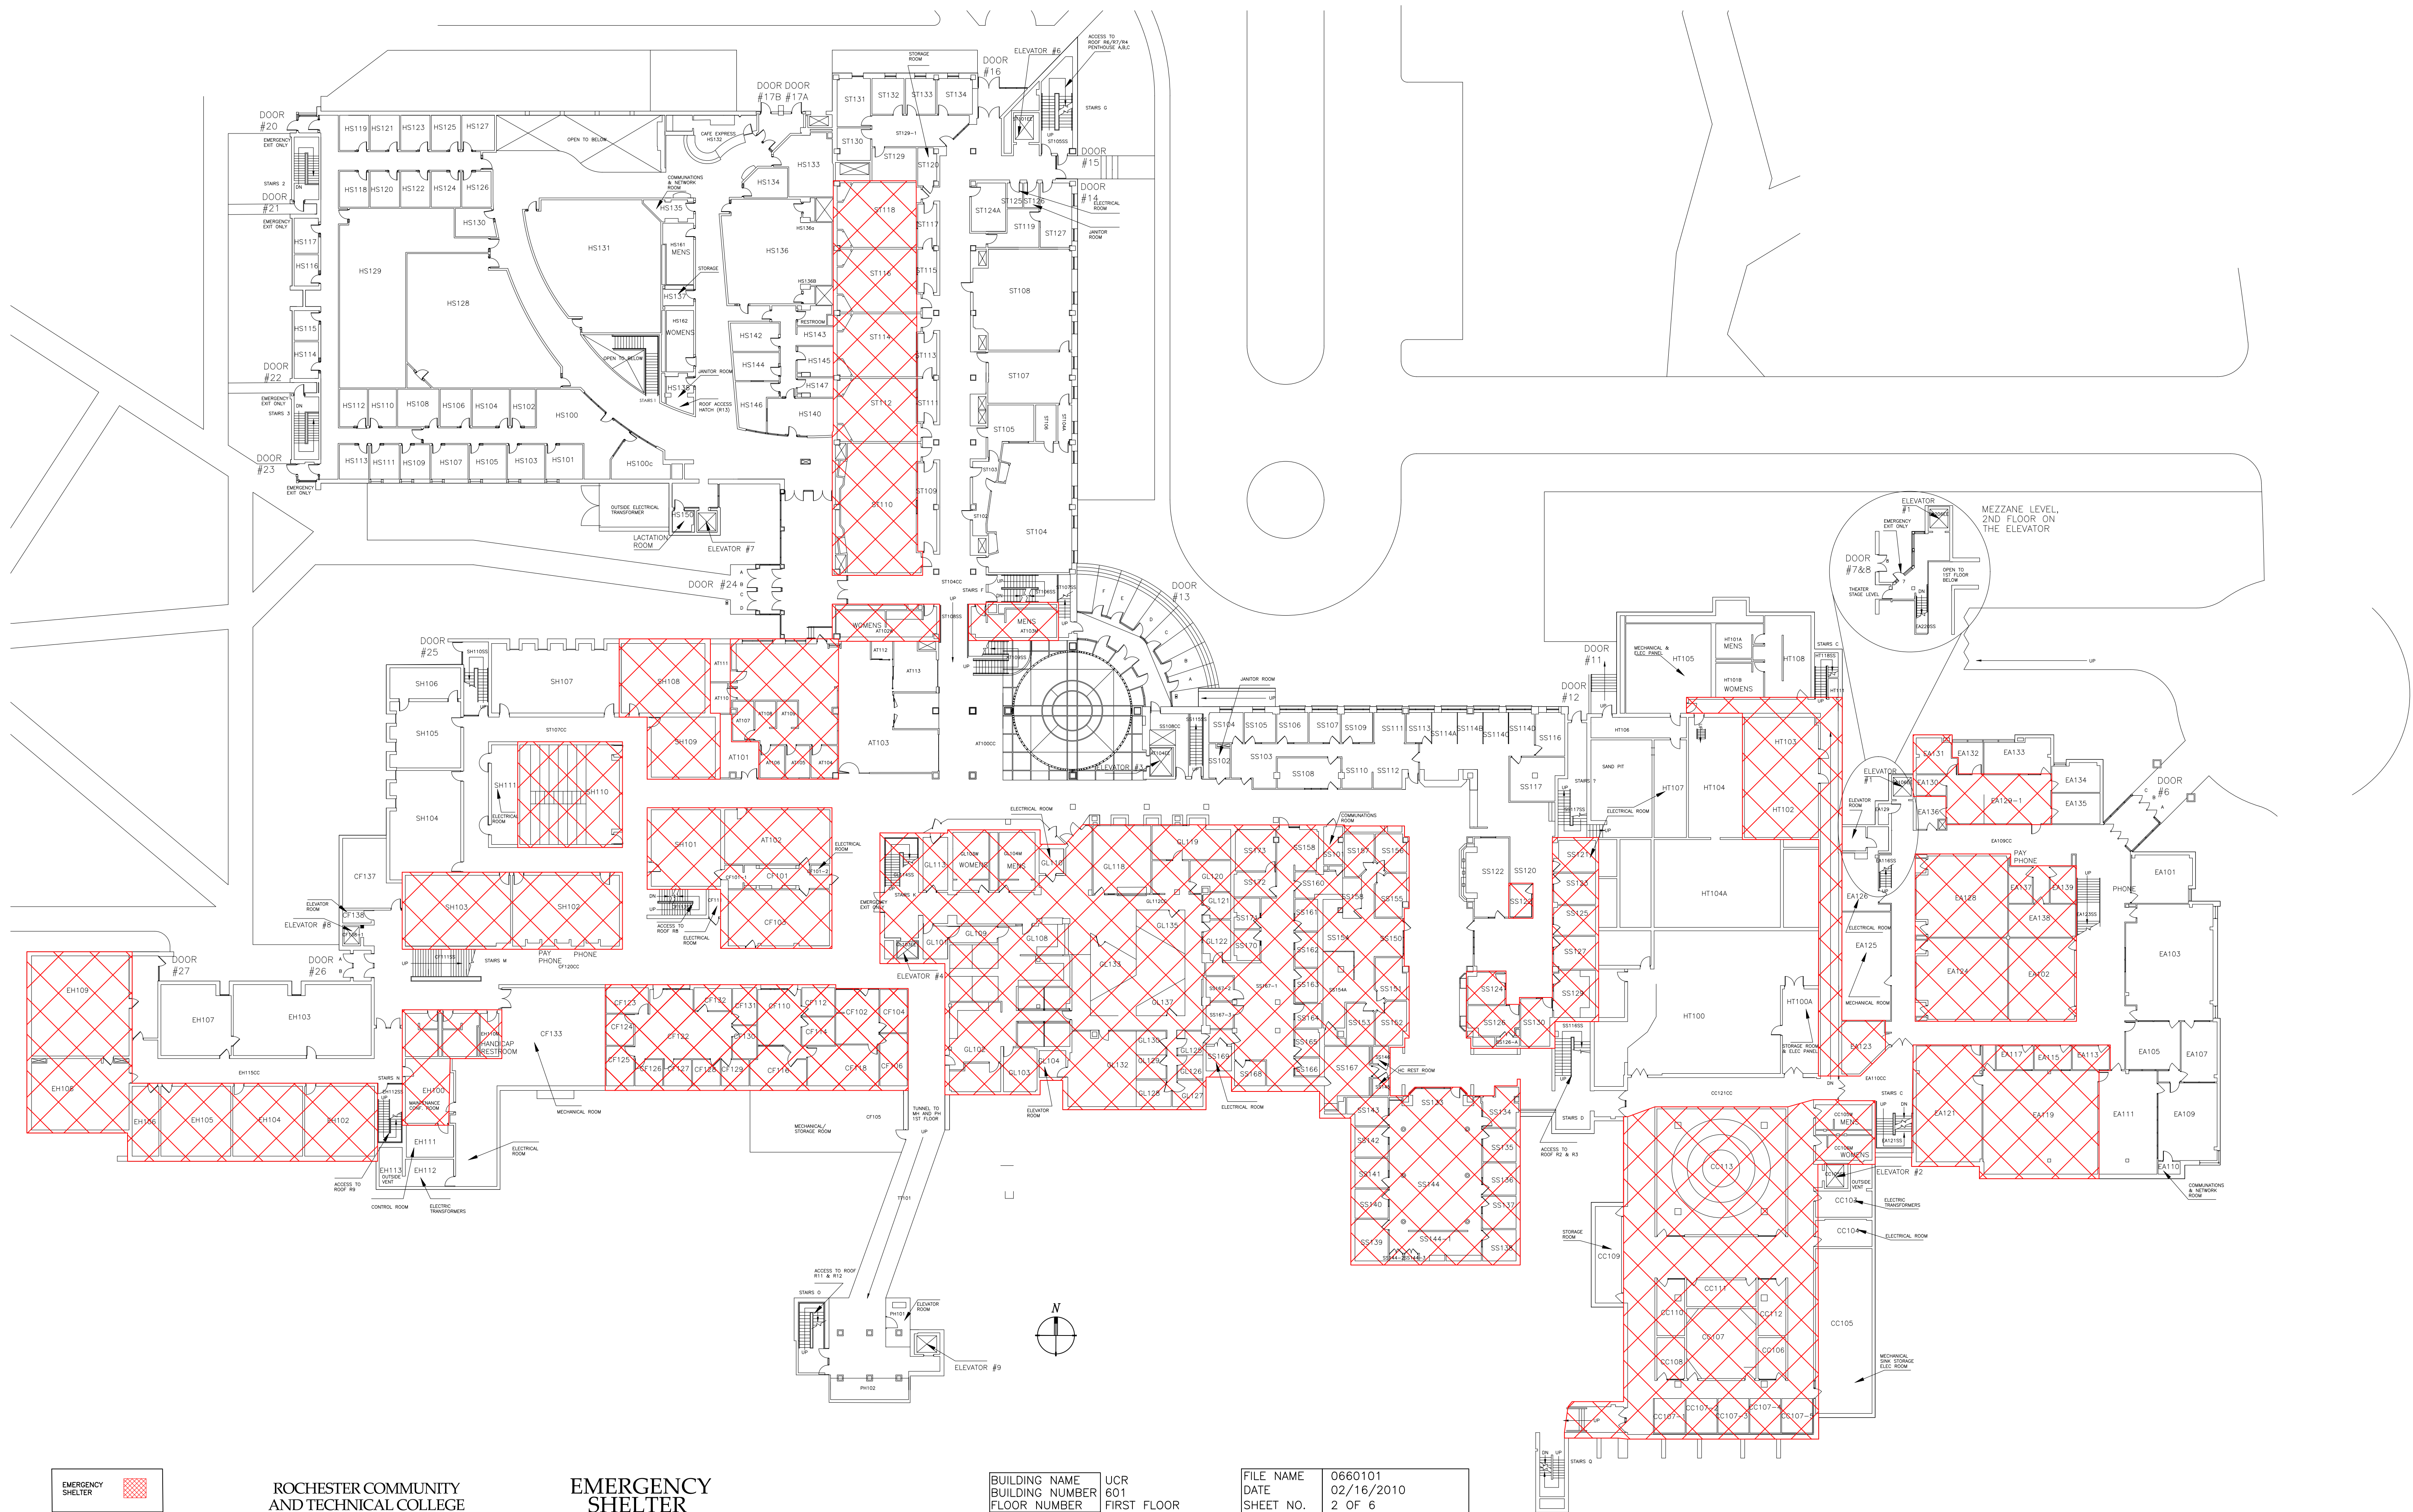

RCTC MAIN CAMPUS FIRST FLOOR

EMERGENCY SHELTER

ROCHESTER COMMUNITY AND TECHNICAL COLLEGE

EMERGENCY SHELTER

BUILDING NAME UCR
BUILDING NUMBER 601
FLOOR NUMBER FIRST FLOOR

FILE NAME 0660101
DATE 02/16/2010
SHEET NO. 2 OF 6